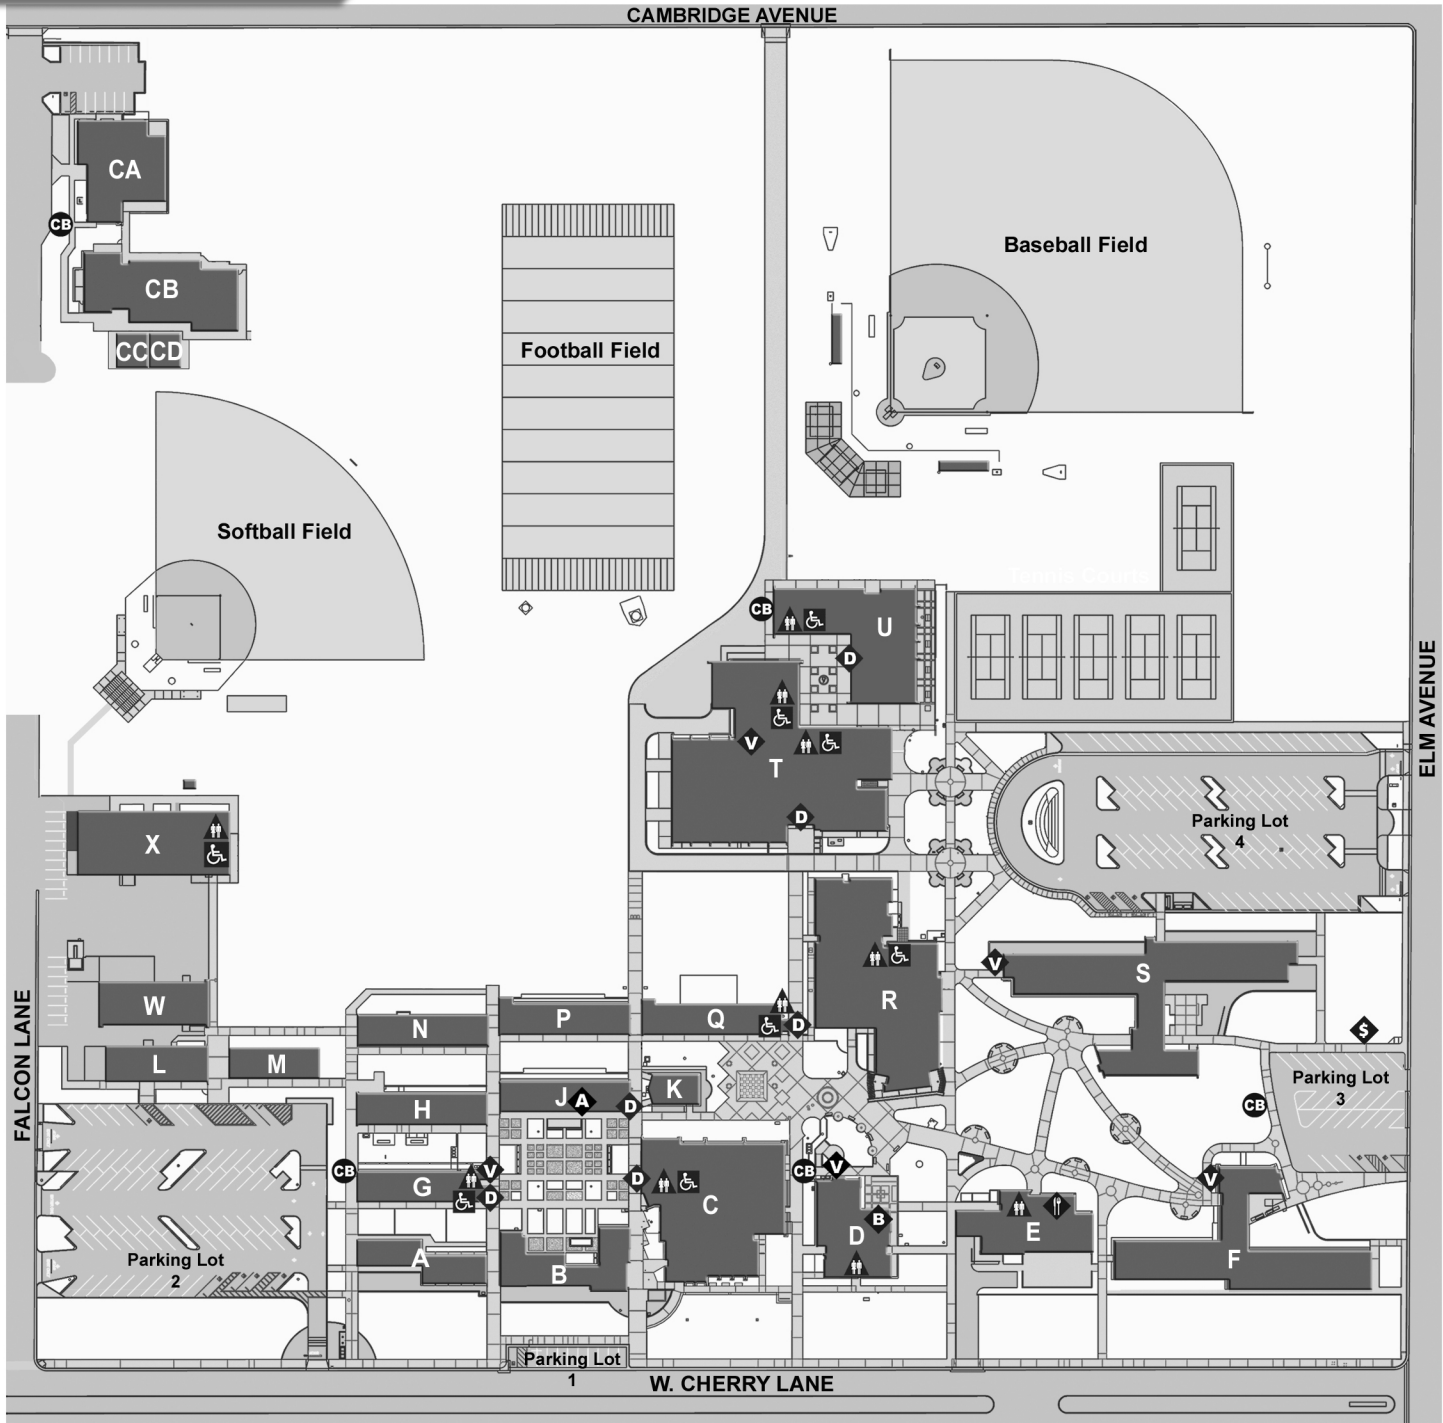

WEST HILLS
COMMUNITY COLLEGE DISTRICT

West Hills College Coalinga

300 Cherry Lane, Coalinga, CA 93210 • (559) 934-2000

CAMPUS MAP

ATM	Admissions & Records	Letter	Bldg. Name	Letter	Bldg. Name	Letter	Bldg. Name
Bookstore	Disabled accessible	A	Faculty/offices	F	Ivans Hall	Q	Art
Code blue	Food/Refreshments	B	Admin	G	DSPS	R	Performing Arts Center
Drinking fountains	Vending machine	C	Library	H	Classrooms	S	Gordon Hall
Restrooms		CA	Child Development Center	J	Student Services	T	Gymnasium/Locker Rooms
		CB	Child Development Center	K	Everett Hall	U	Wellness Center
		CC	Child Development Center	L	Health Careers	W	M&O
		CD	Child Development Center	M	ITS	X	Classrooms
		D	Student Center	N	Science		
		E	Dining Hall	P	Classrooms		