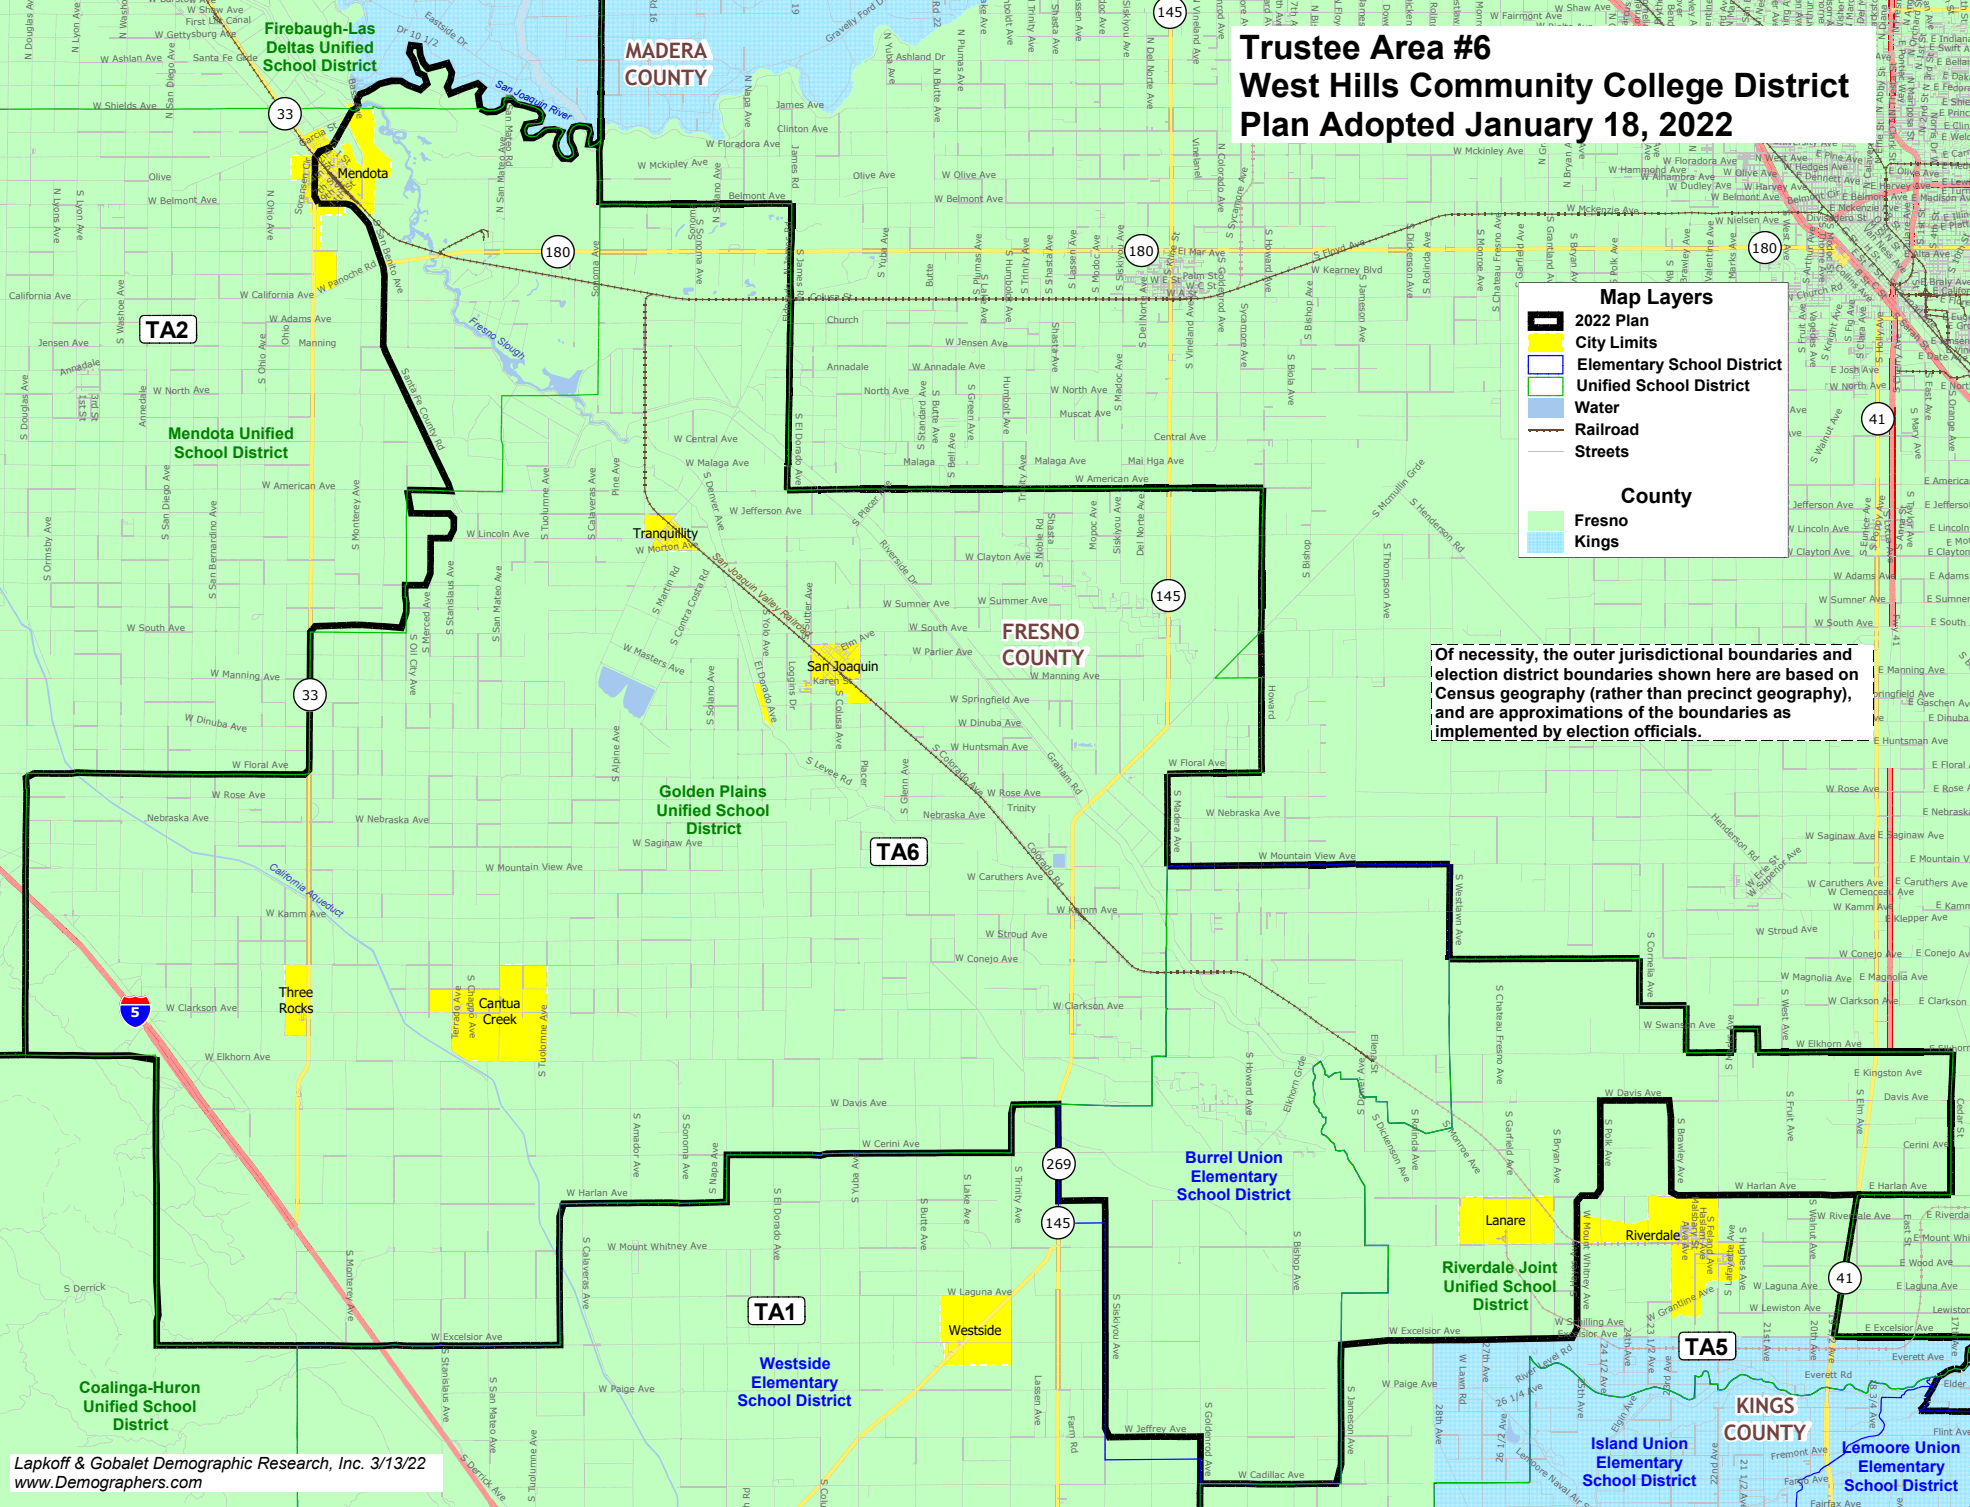

# Trustee Area #6 West Hills Community College District Plan Adopted January 18, 2022

**Map Layers**

- 2022 Plan
- City Limits
- Elementary School District
- Unified School District
- Water
- Railroad
- Streets

**County**

- Fresno
- Kings

Of necessity, the outer jurisdictional boundaries and election district boundaries shown here are based on Census geography (rather than precinct geography), and are approximations of the boundaries as implemented by election officials.