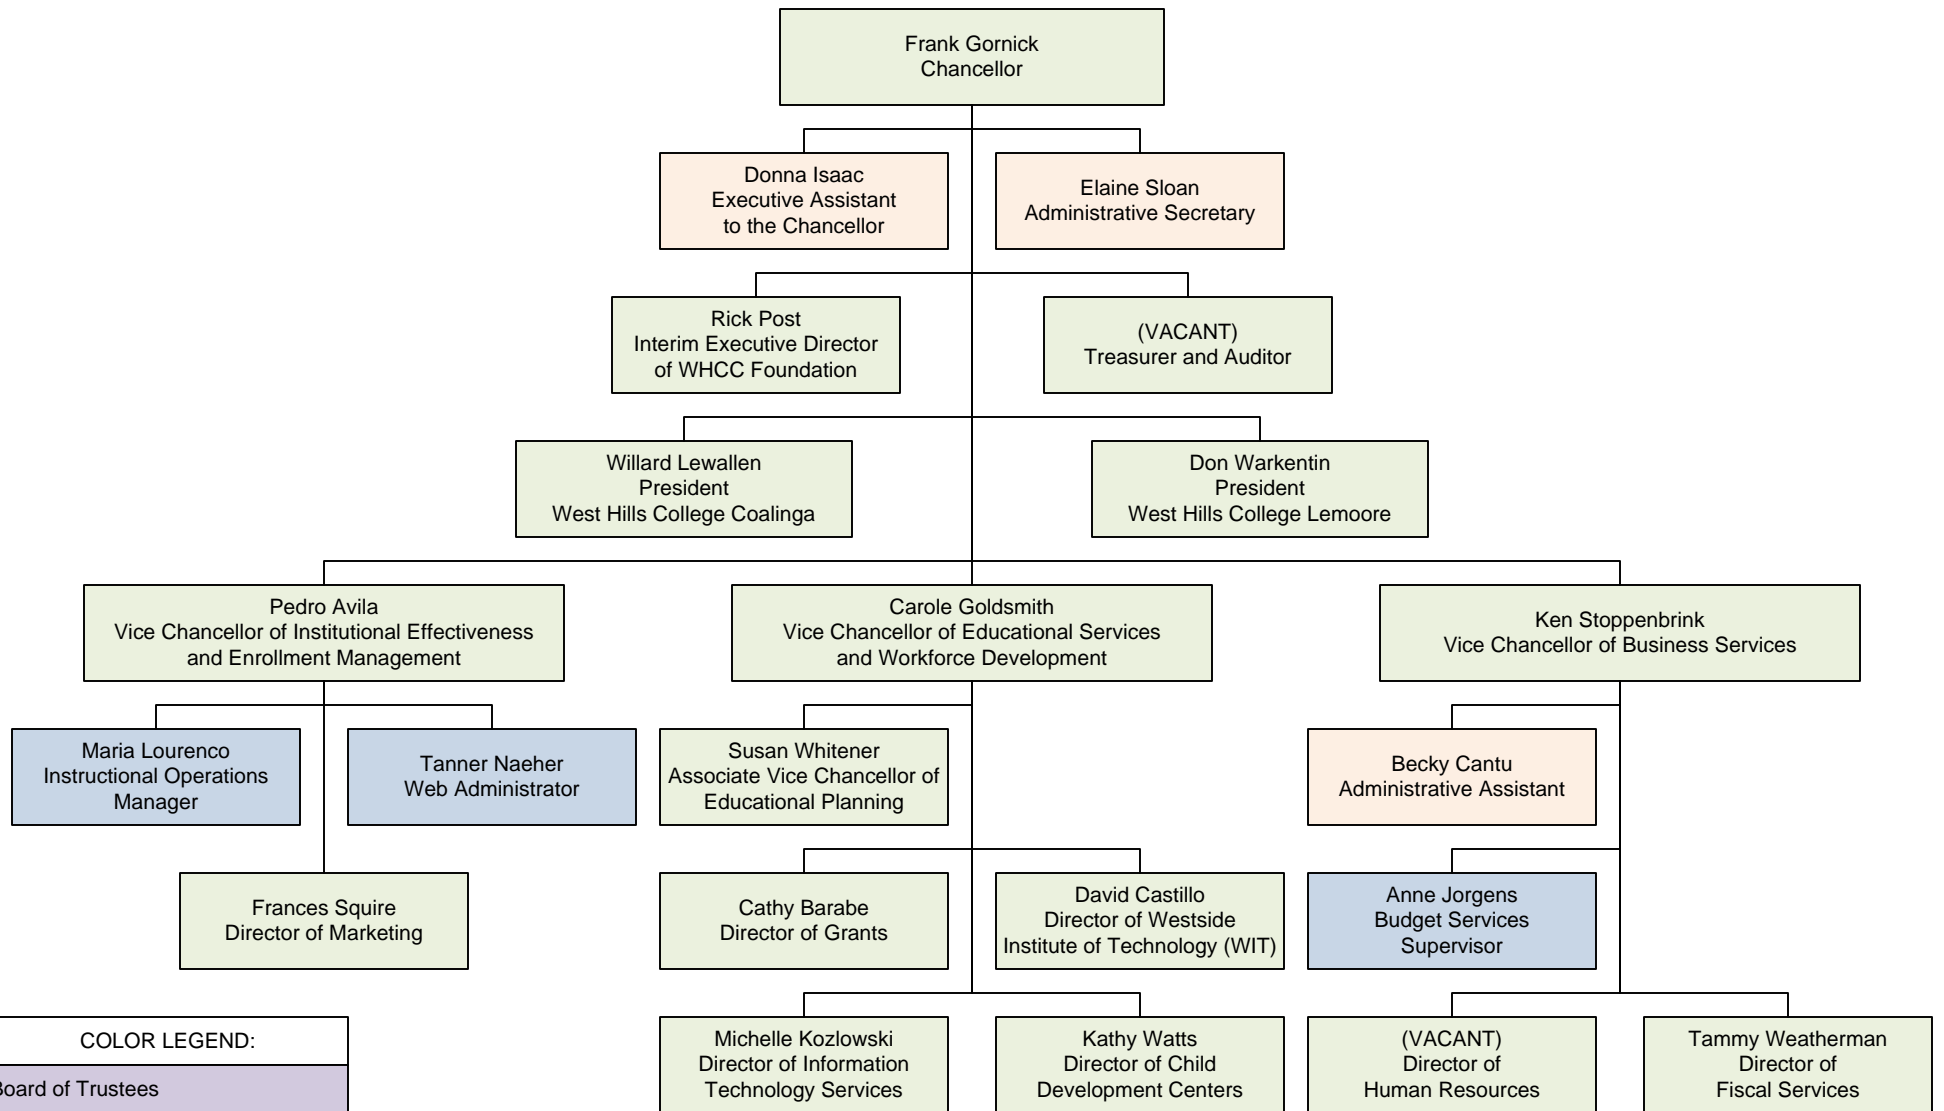

West Hills Community College District Chancellor's Office

COLOR LEGEND:	
	Board of Trustees
	Administrative Employees
	Classified Management Employees
	Confidential Employees