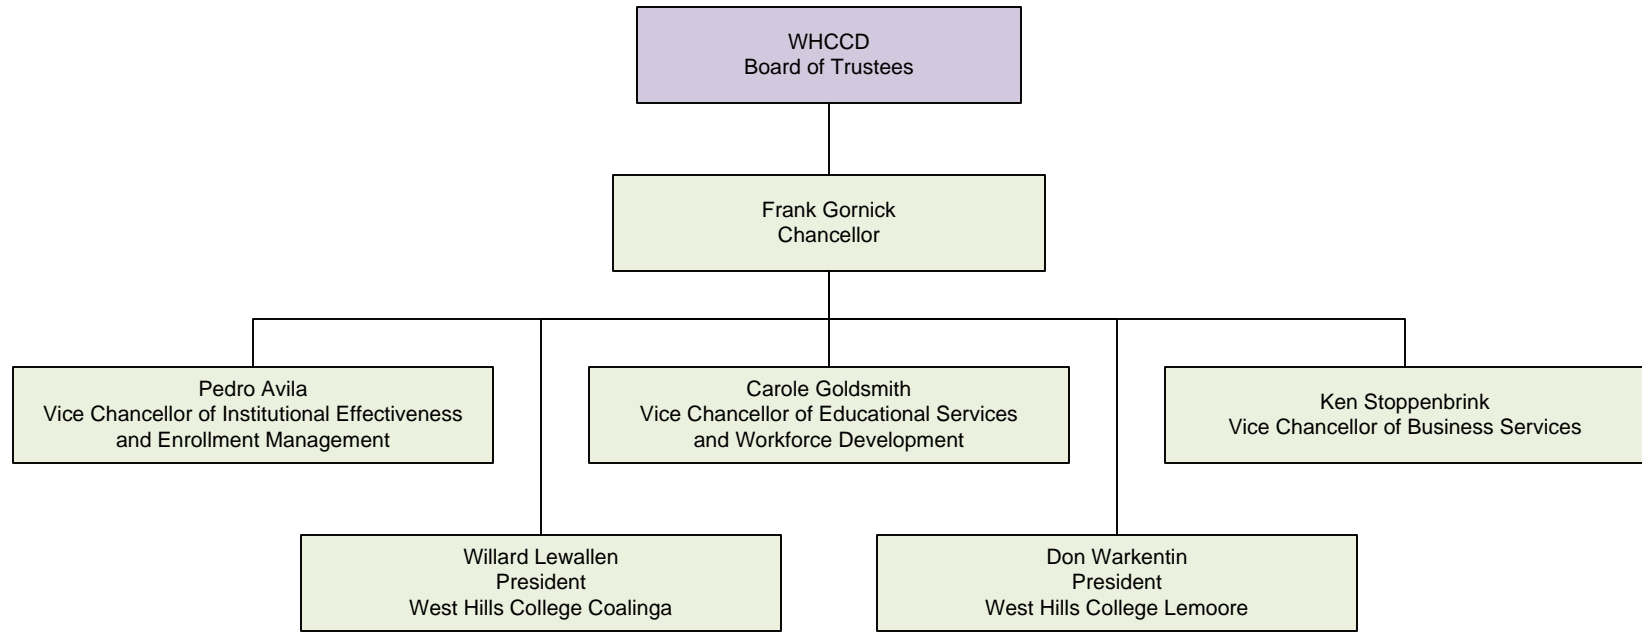

# West Hills Community College District

COLOR LEGEND:
Board of Trustees
Administrative Employees
Classified Management Employees
Confidential Employees

Reorganization approved by Board of Trustees: 9/22/09  
Effective: 10/1/09