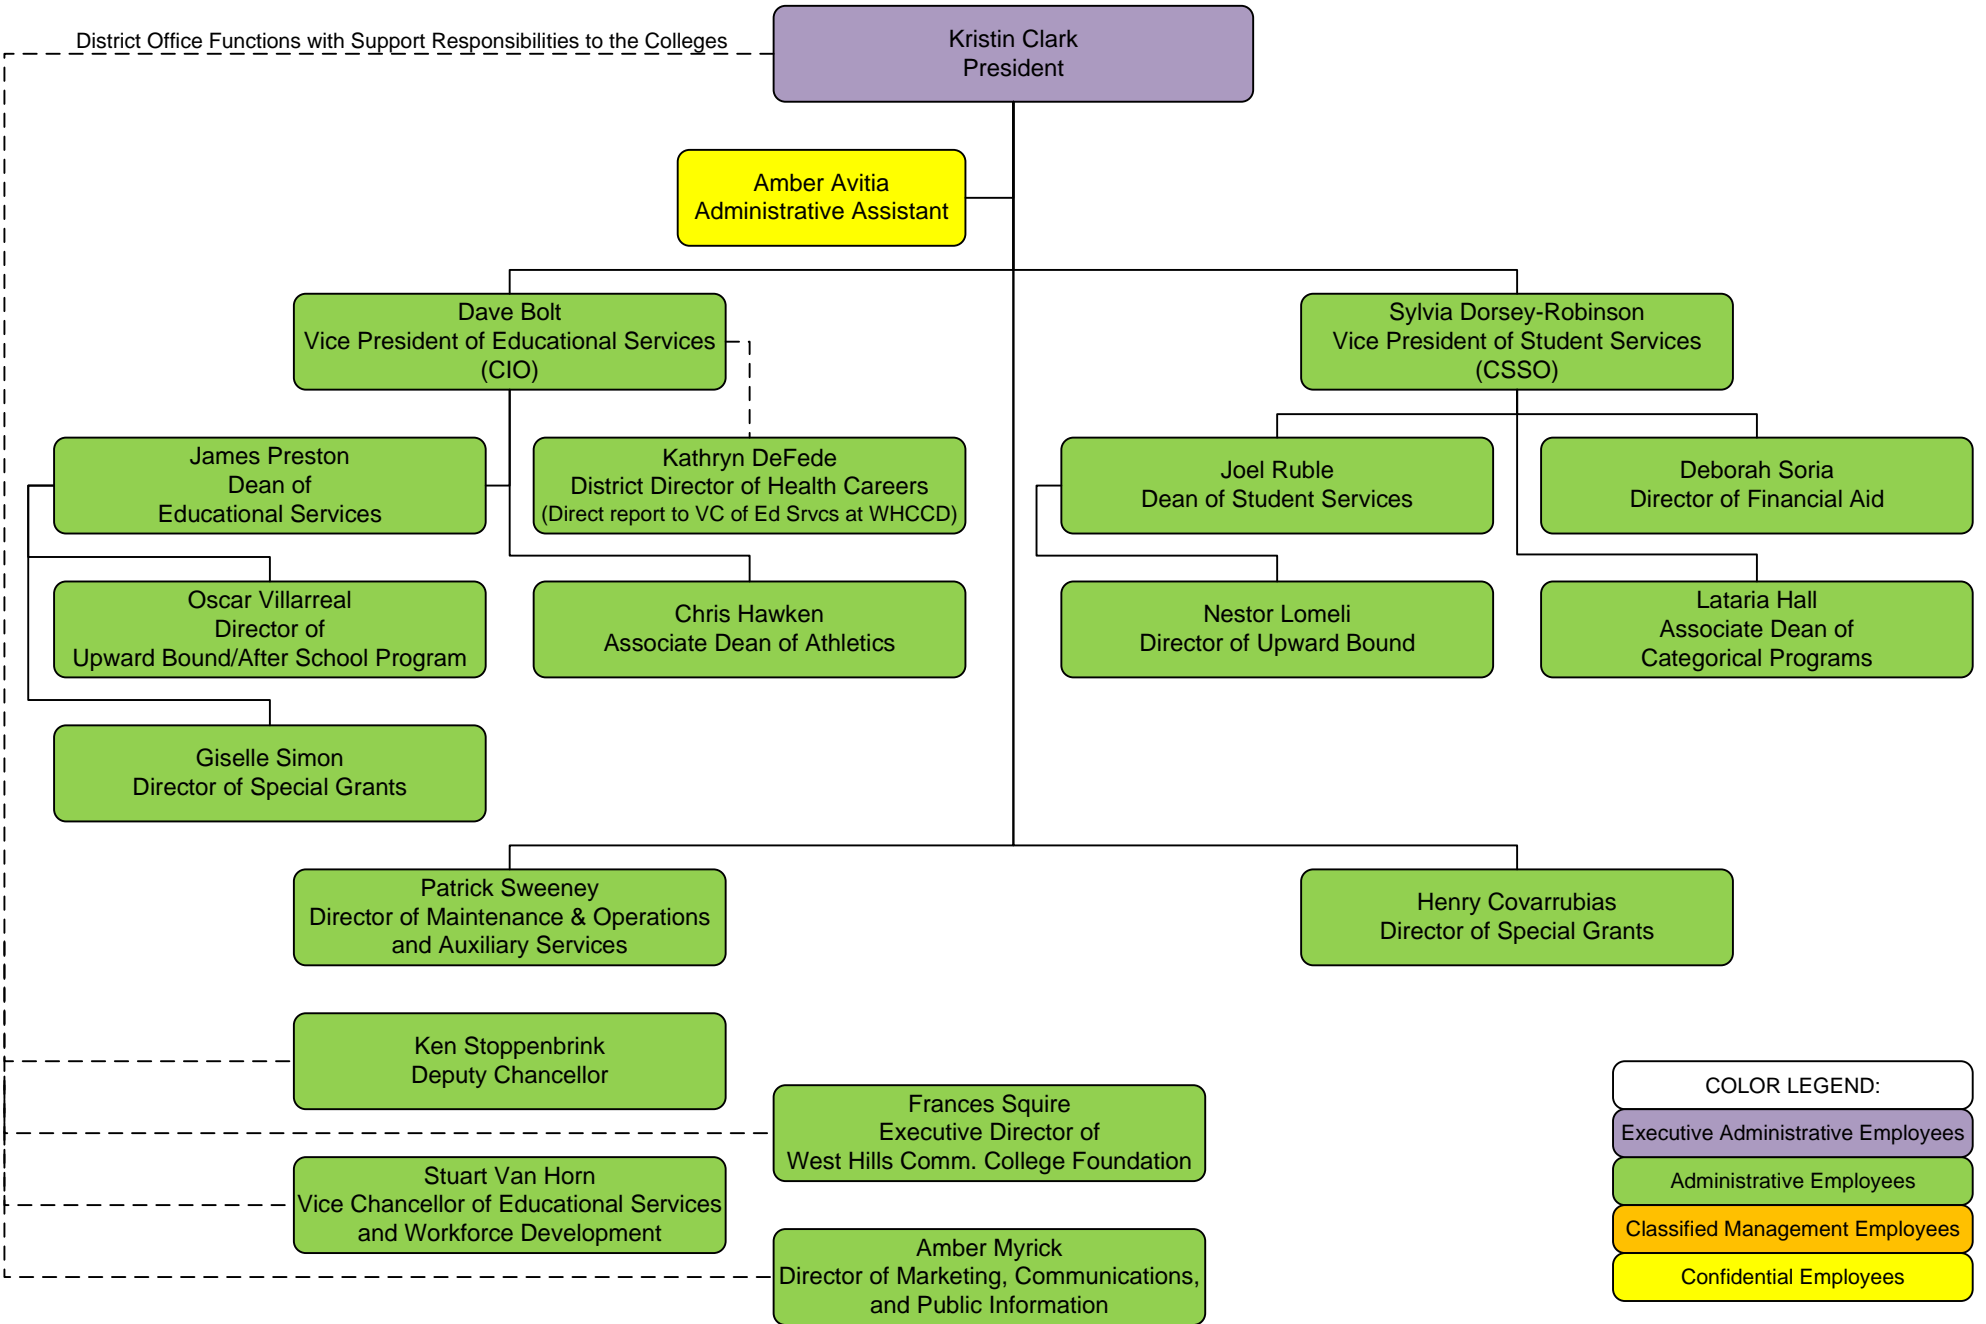

West Hills College Lemoore

District Office Functions with Support Responsibilities to the Colleges

COLOR LEGEND:

Executive Administrative Employees

Administrative Employees

Classified Management Employees

Confidential Employees

Note: Classified and certificated employees are not included on the organizational charts