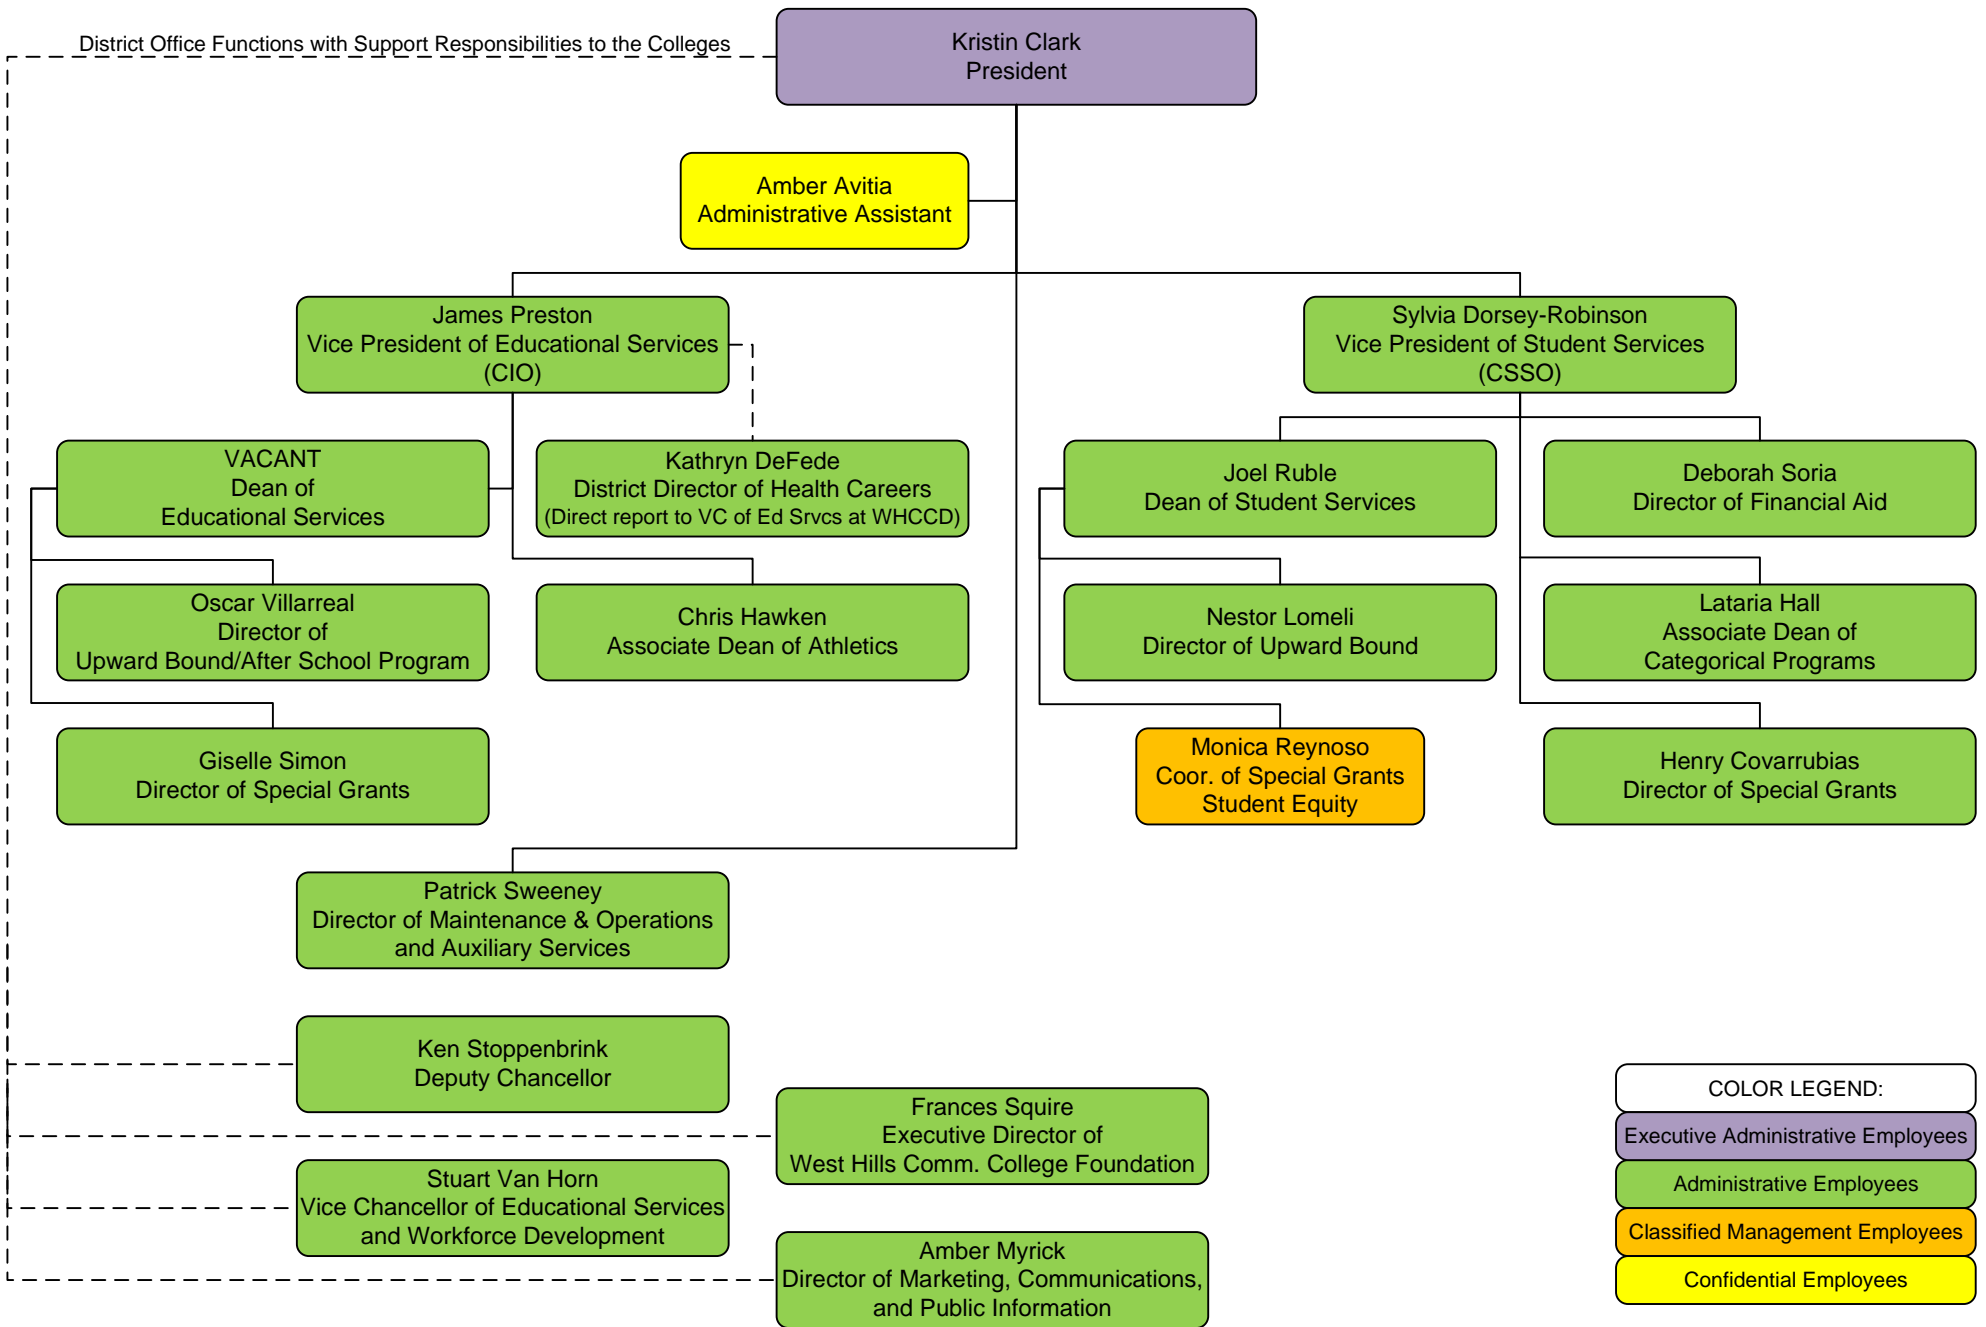

West Hills College Lemoore

COLOR LEGEND:

- Executive Administrative Employees
- Administrative Employees
- Classified Management Employees
- Confidential Employees

Note: Classified and certificated employees are not included on the organizational charts