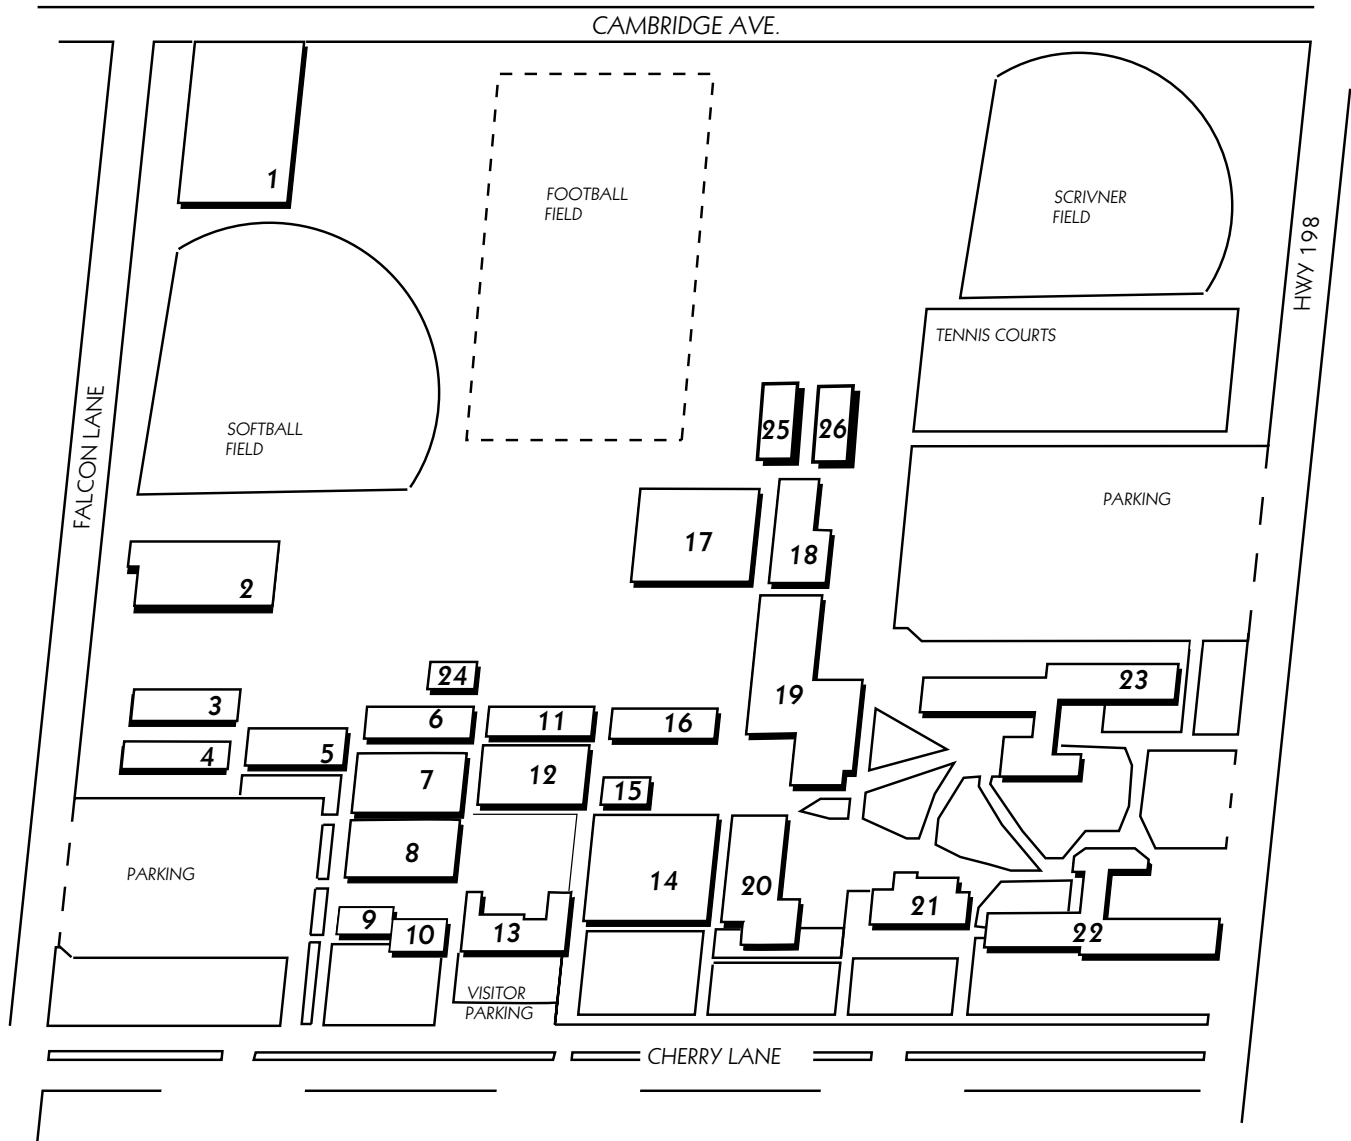

# West Hills College Coalinga

300 Cherry Lane, Coalinga, CA 93210

- |  |   |  |
|--|---|--|
| 1. Child Development Center                        | 12. D Wing                                      | 19. Speech/Arts Building<br>Conference Center                                  |
| 2. Allied Health Building<br>Classrooms AH 07-AH10 | Student Services Center<br>Admissions & Records | 20. Student Center<br>Bookstore<br>Mailroom<br>Upward Bound<br>One Step Beyond |
| 3. Maintenance and Operations                      | Counseling                                      | 21. Cafeteria  |
| 4. Duplicating Department                          | DSPS  | 22. Ivans Hall<br>Women's Residence  |
| 5. G Wing<br>ITS                                   | EOPS  | 23. Gordon Hall<br>Men's Residence   |
| 6. C Wing  | Financial Aid                                   | 24. J Wing<br>MESA   |
| 7. B Wing  | CalWorks  | 25. Athletic Training Facility   |
| 8. A Wing  | Bridge Program                                  | 26. Athletic Offices   |
| 9. Year Round Youth Offices                        | 13. Administration                              |  |
| 10. Faculty Offices                                | 14. Rodney B. Fitch Library                     |  |
| 11. E Wing   | 15. Everett Hall                                |  |
|  | 16. F Wing                                      |  |
|  | 17. Gymnasium                                   |  |
|  | 18. Weight Room                                 |  |