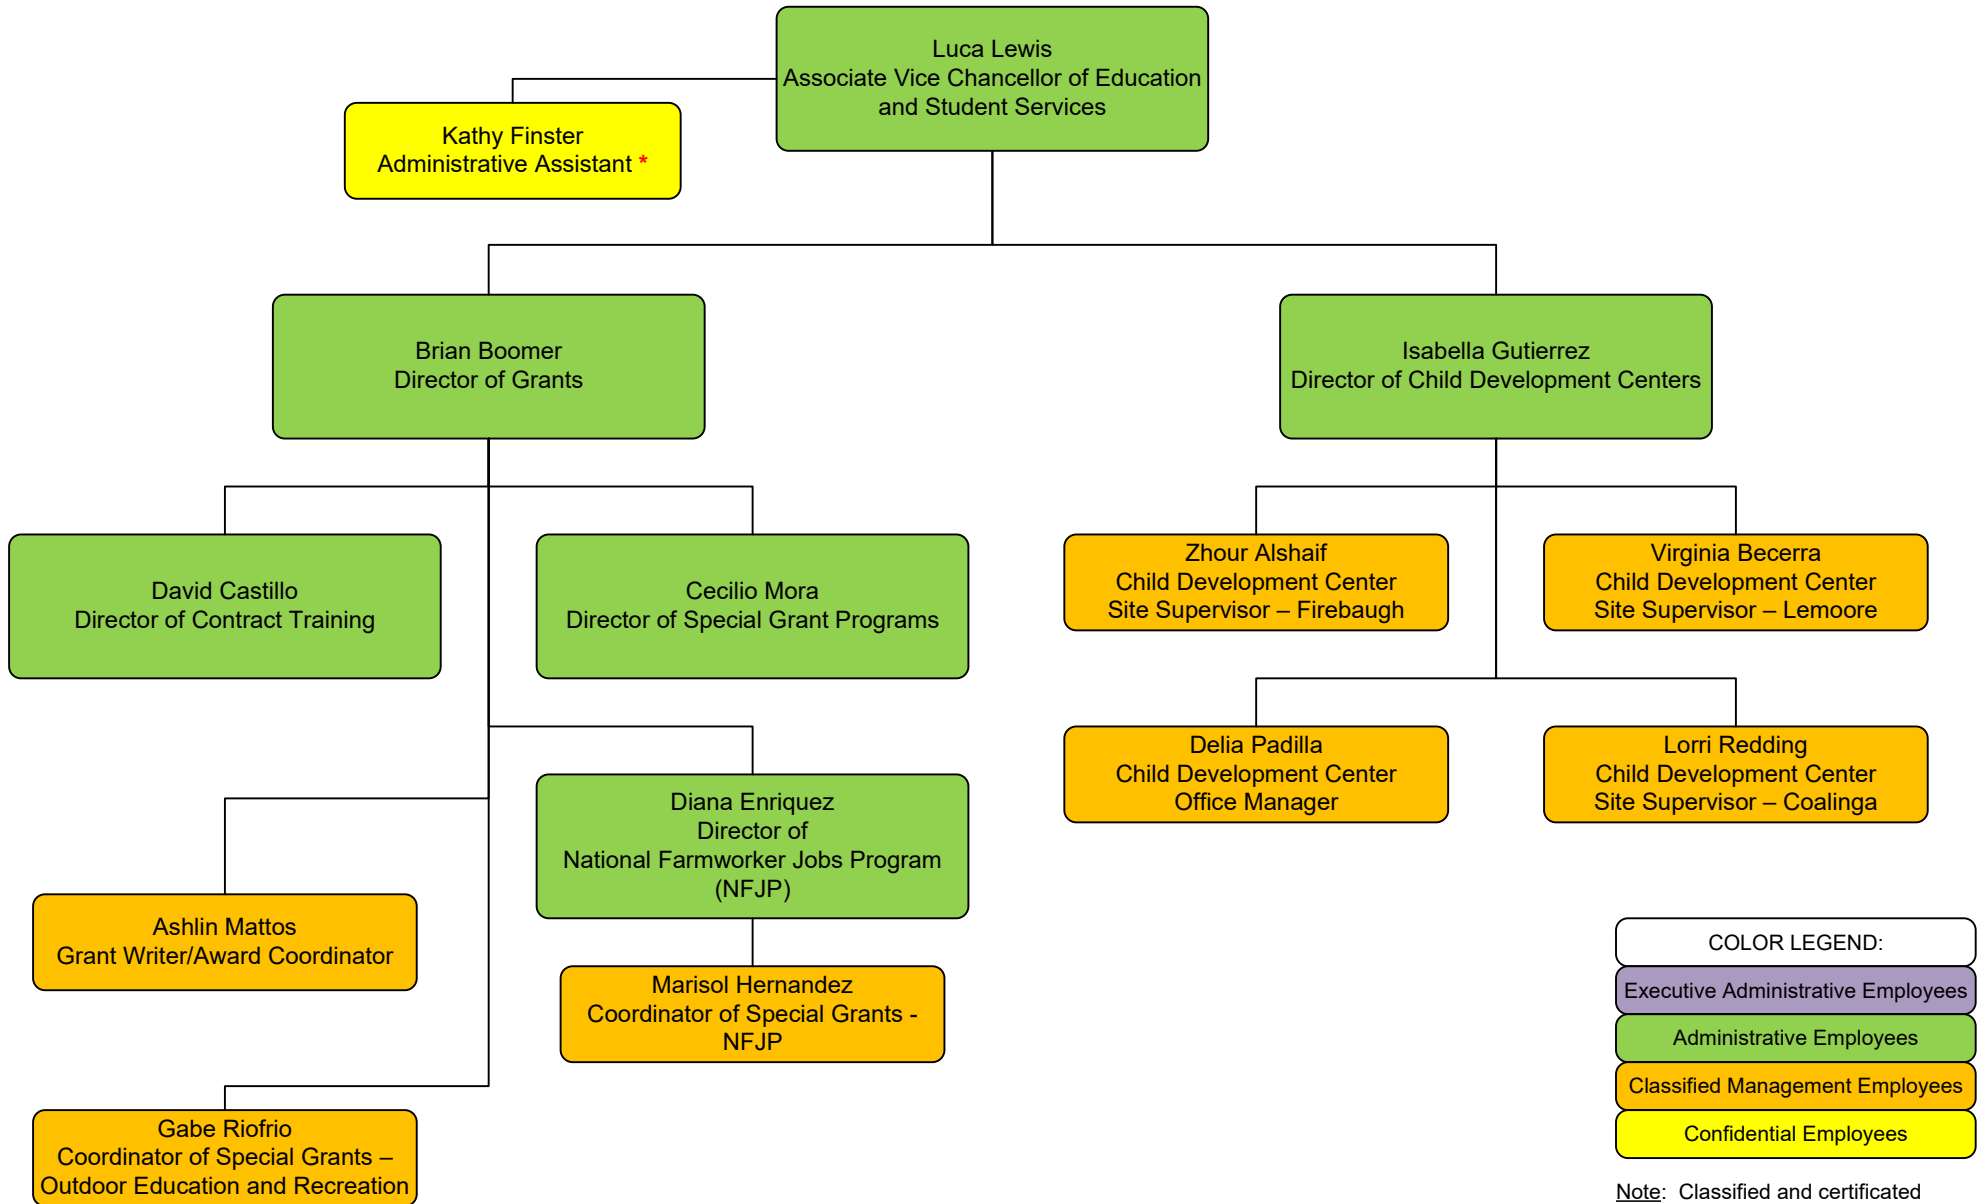

West Hills Community College District

Associate Vice Chancellor of Education and Student Services

COLOR LEGEND:

- Executive Administrative Employees
- Administrative Employees
- Classified Management Employees
- Confidential Employees

Note: Classified and certificated employees are not included on the organizational charts

* This Administrative Assistant also provides administrative support to the Associate Vice Chancellor of Information Technology