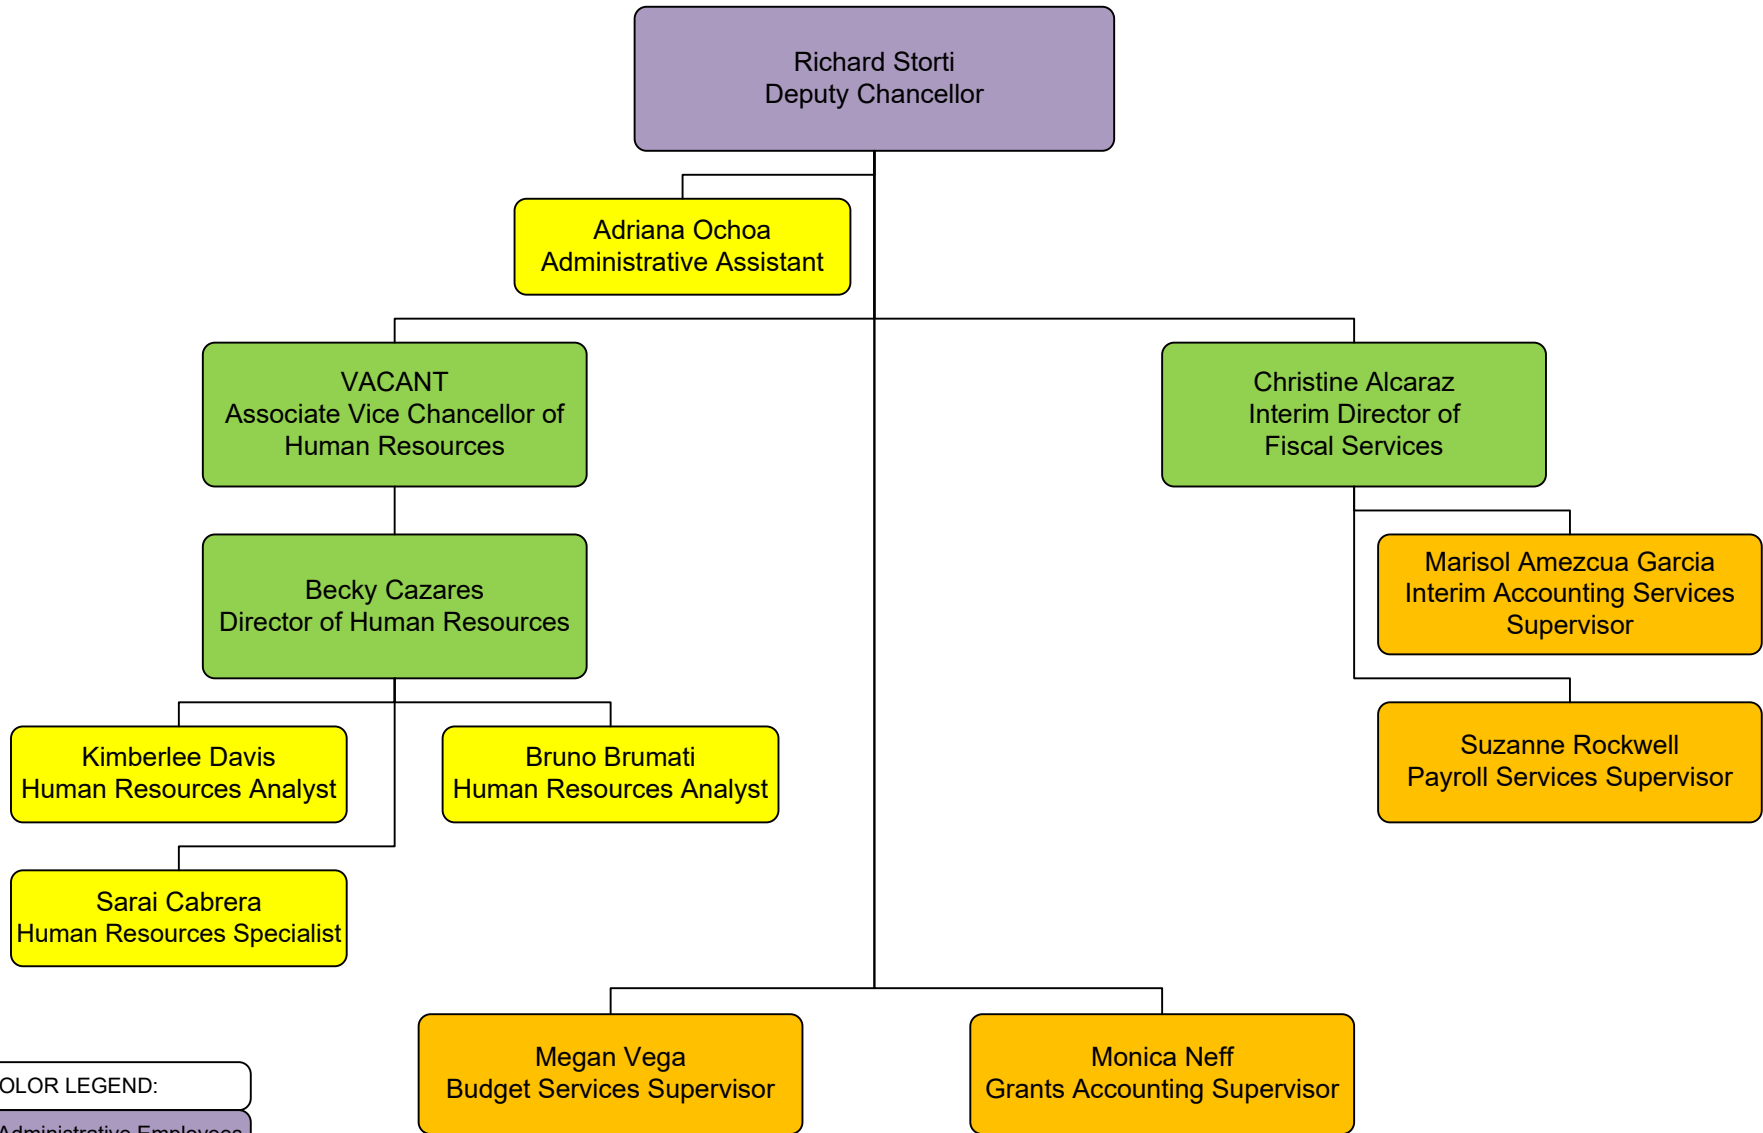

West Hills Community College District Deputy Chancellor

COLOR LEGEND:

- Executive Administrative Employees
- Administrative Employees
- Classified Management Employees
- Confidential Employees

Note: Classified and certificated employees are not included on the organizational charts