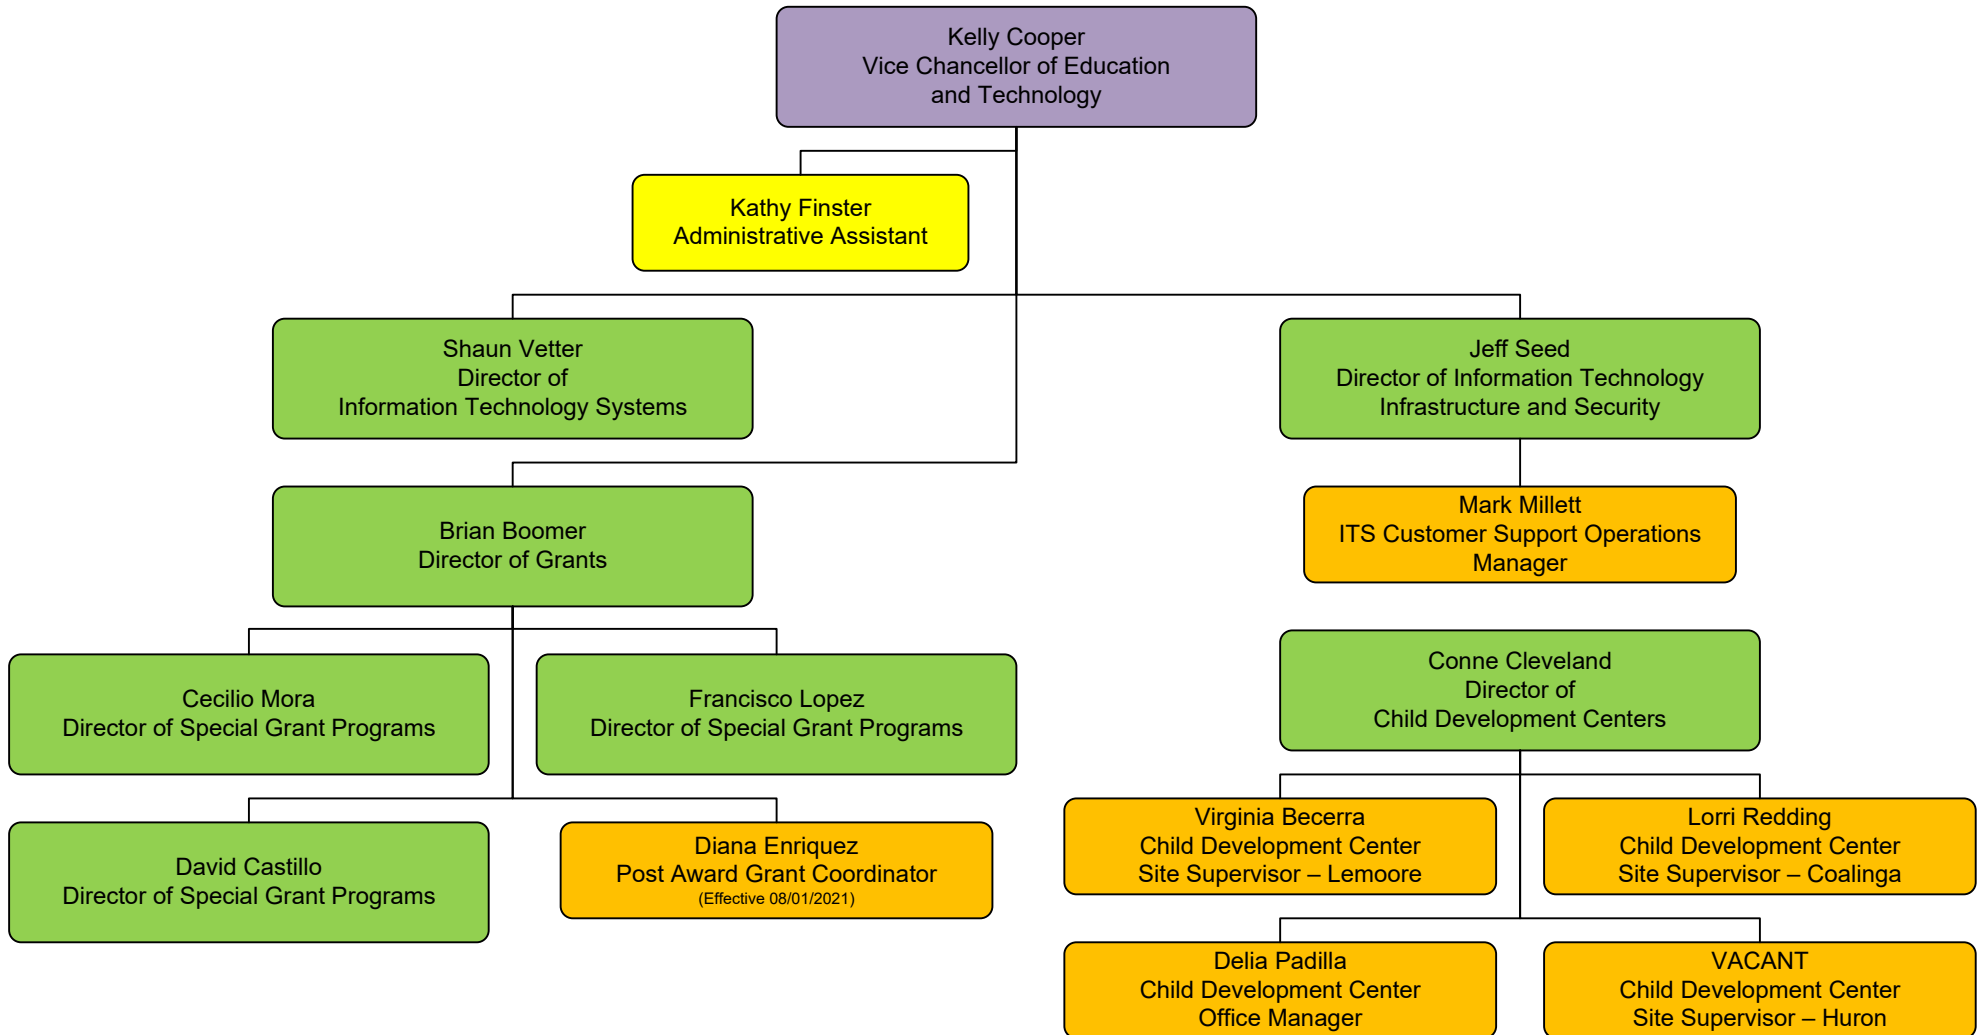

West Hills Community College District Vice Chancellor of Education and Technology

COLOR LEGEND:

- Executive Administrative Employees
- Administrative Employees
- Classified Management Employees
- Confidential Employees

Note: Classified and certificated employees are not included on the organizational charts

Positions to remain vacant at this time due to resignation or retirement; or eliminated or laid off due to budget reductions:

- State Preschool Supervisor (2 positions)
- CDC Site Supervisor (2 positions)