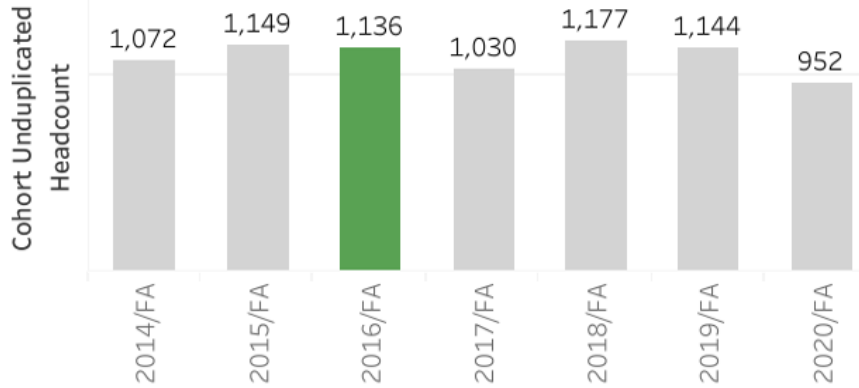

Cohort Tracker: Momentum + Outcomes Metrics

Selected Cohort Initial Term is **2016/FA**

This cohort is currently ✔ Complete

College
(Based on students' program in initial term)

- No Location Defined
- Coalinga
- Lemoore