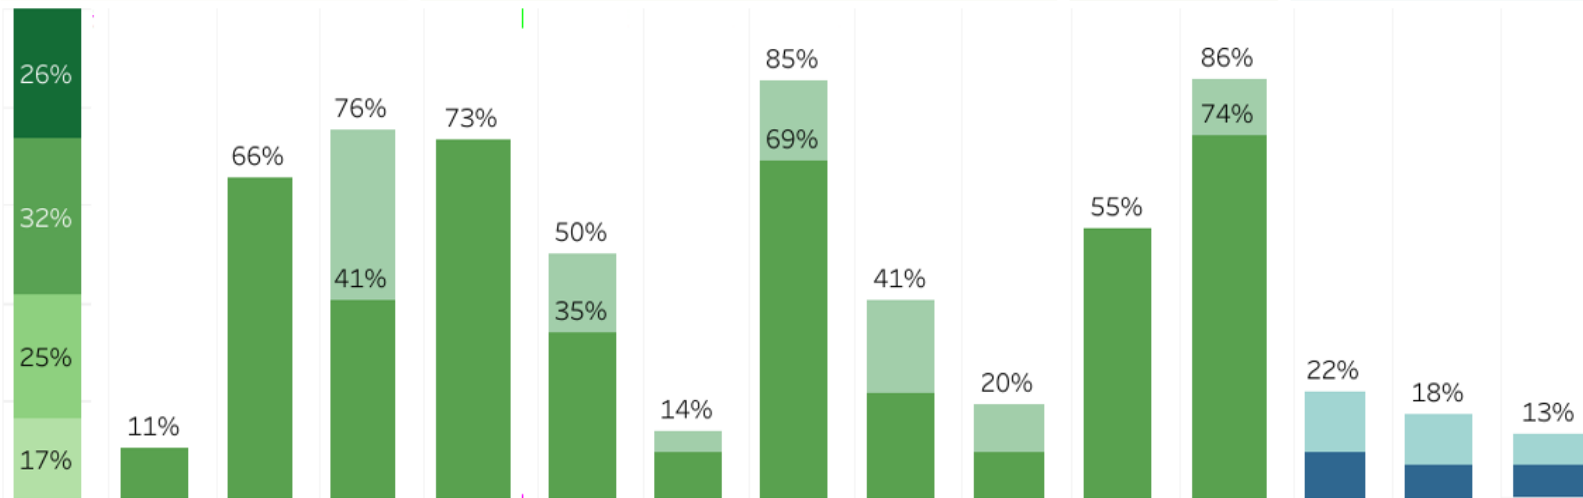

Age

All

Include Incarcerated Students?

All Others

Student Athlete

All

Initial Program of Study

All

Meta Major

All

Student Journey

All

Units Attempted in First Term

All

Ed Plan Status at End of First Term

All

First Term

Year One

Year Two

Outcomes Within Two and Three Years

Cohort Overall 3 Year Completion Rate